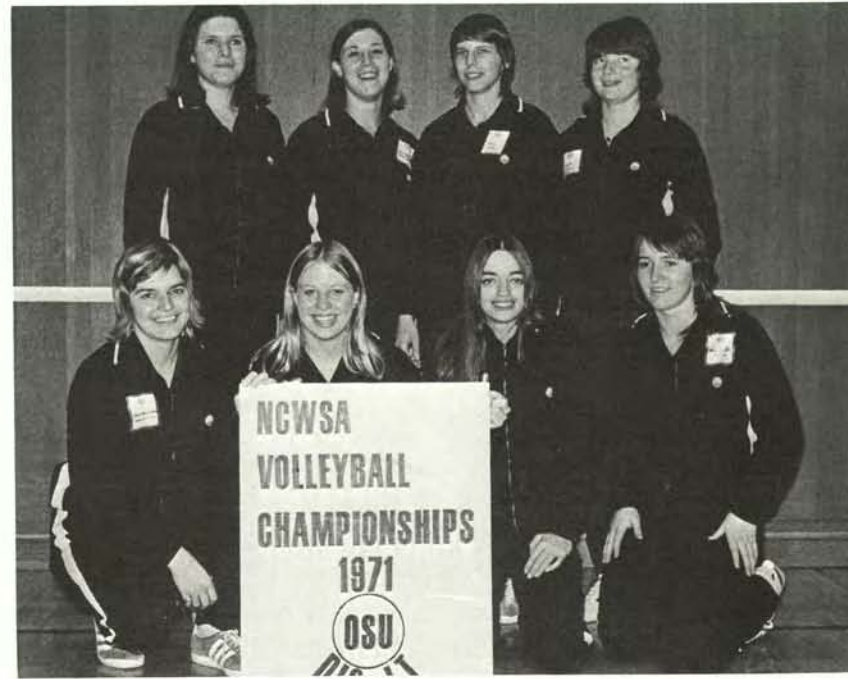

Women's Crew Team

Women's Crew Team showed a great amount of competitive spirit this season as displayed by their record. A first place in the Women's Greenlake Invitational and a second in the University of Washington Invitational were the main achievements of the season. AT LEFT — RIGHT SIDE OF BOAT: Cheryl Gray, Connie Daughtery, Daryl Loomis, Kerry Roberts, Carol Schmit. LEFT SIDE OF BOAT: Ellen Kinnunen, Mary Moore, Bonnie Forseth, Carol Urie, Monica Circle.

Women's Volleyball Team

Headed by Kathy Wu, the Women's Volleyball Team qualified for the NCWSA championships this year. The girls will compete with representative teams throughout the nation for the trophy.

WOMEN'S VOLLEYBALL TEAM — FIRST ROW L TO R: Mary Paczesniak, Beth Zelfer, Cherry Blaine, Mary Budke. SECOND ROW: Kay Gahr, Joyce Knoulton, Betty Woodward, Patti Perkins.