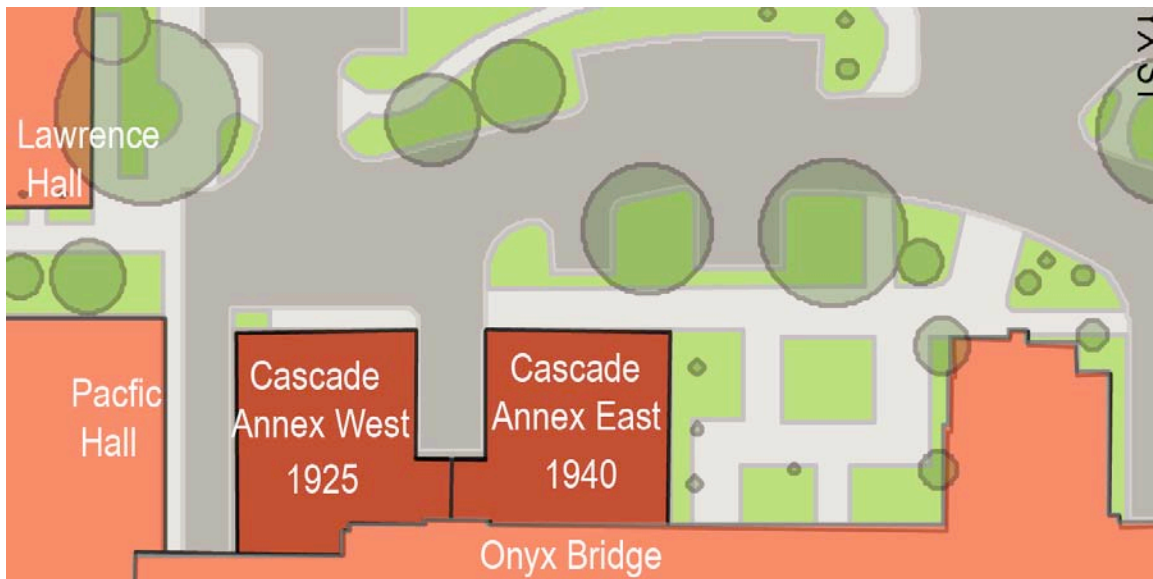

University of Oregon Cultural Resources Survey
COVER SHEET FOR GROUPED RESOURCES
Eugene, Lane County, Oregon
Summer 2006

RESOURCE GROUP IDENTIFICATION

Resource group name: Cascade Annex

Resource group location: 1254/1264 Franklin Boulevard

Number of resources within the grouping: 2 buildings

LIST OF INDIVIDUAL RESOURCES IN THE GROUPING

Building names:

Cascade Annex East
Cascade Annex West

SITE PLAN

(show all resources within this grouping and their approximate relationship to one another):