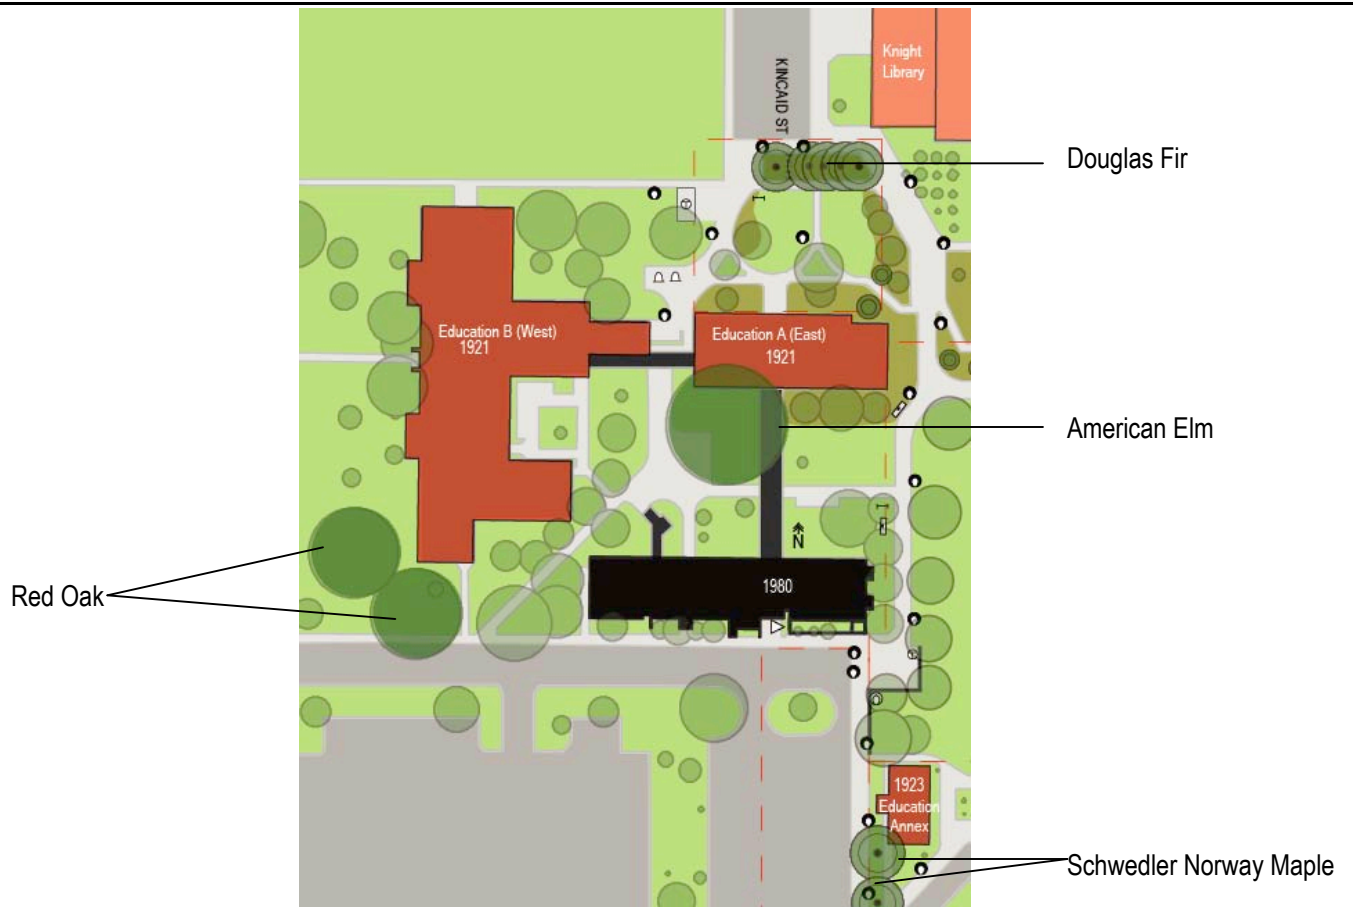

University of Oregon Cultural Resources Survey
COVER SHEET FOR GROUPED RESOURCES
Eugene, Lane County, Oregon
Summer 2006

RESOURCE GROUP IDENTIFICATION

Resource group name: Education Complex

Resource group location: SW Main Campus, Kincaid Avenue

Number of resources within the grouping: 2

LIST OF INDIVIDUAL RESOURCES IN THE GROUPING

Building names: Education A East, Education B West

1. Education A East (built 1921)
2. Education B West (built 1921)

SITE PLAN:

RECORDING INFORMATION

Researched: Shawn Lingo, Jeremy Mauro, Winter 2006

Recorded: Susan Johnson and University Planning Office, Summer 2006