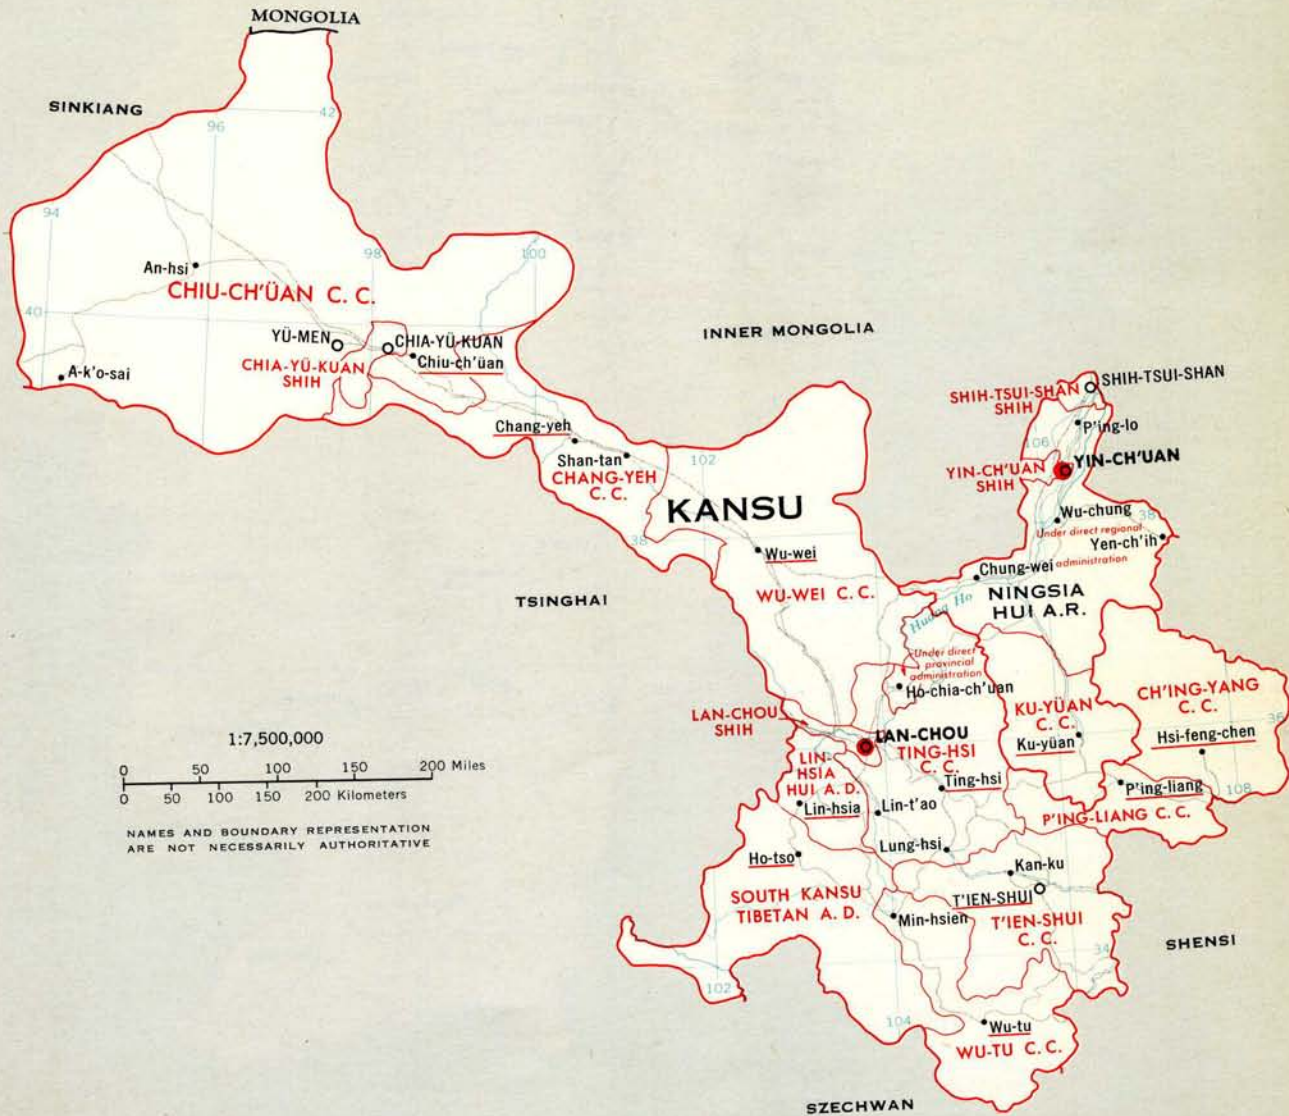

COMMUNIST CHINA
ADMINISTRATIVE DIVISIONS

COMMUNIST CHINA
COMPARATIVE AREAS
Province-level Administrative Divisions

LEGEND

- International boundary
- x—x— International boundary,
indefinite or in dispute
- - - International boundary,
Chinese claim
- Province-level boundary
- Subprovince-level boundary
- Province-level capital
- Liu-an Chuan-ch'ü, meng, hsing-cheng-ch'ü,
or autonomous district seat
- Shih center
- Other city
- C. C.** Chuan-ch'ü
- A. D.** Autonomous district
- H. C. C.** Hsing-cheng-ch'ü

HOPEH, PEKING, AND TIENTSIN

HUNAN

HUPEH

1:4,150,000

NAMES AND BOUNDARY REPRESENTATION ARE NOT NECESSARILY AUTHORITY

INNER MONGOLIA

NAMES AND BOUNDARY REPRESENTATION ARE NOT NECESSARILY AUTHORITATIVE

KANSU AND NINGSIA