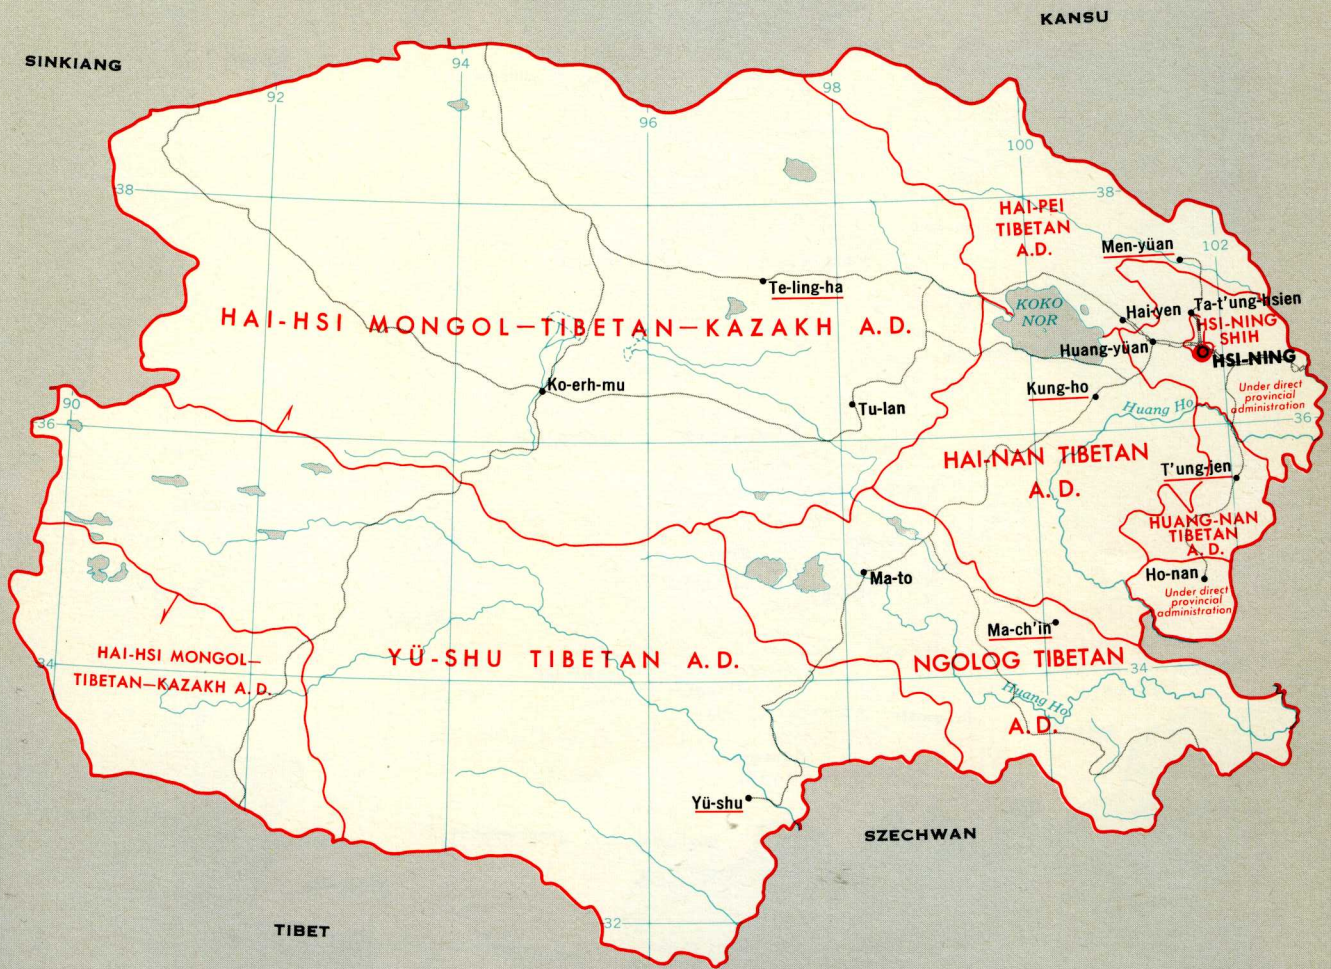

COMMUNIST CHINA
ADMINISTRATIVE DIVISIONS

COMMUNIST CHINA
COMPARATIVE AREAS
Province-level Administrative Divisions

LEGEND

- International boundary
- x—x— International boundary,
indefinite or in dispute
- - - International boundary,
Chinese claim
- Province-level boundary
- Subprovince-level boundary
- Province-level capital
- Liu-an Chuan-ch'ü, meng, hsing-cheng-ch'ü,
or autonomous district seat
- Shih center
- Other city
- C. C.** Chuan-ch'ü
- A. D.** Autonomous district
- H. C. C.** Hsing-cheng-ch'ü

HOPEH, PEKING, AND TIENTSIN

HUNAN

HUPEH

1:4,150,000

NAMES AND BOUNDARY REPRESENTATION ARE NOT NECESSARILY AUTHORITY

INNER MONGOLIA

NAMES AND BOUNDARY REPRESENTATION ARE NOT NECESSARILY AUTHORITATIVE

KANSU AND NINGSIA

NAMES AND BOUNDARY REPRESENTATION
ARE NOT NECESSARILY AUTHORITATIVE

SINKIANG

1:11,000,000

NAMES AND BOUNDARY REPRESENTATION ARE NOT NECESSARILY AUTHORITATIVE

SZECHWAN

1:6,500,000

NAMES AND BOUNDARY REPRESENTATION ARE NOT NECESSARILY AUTHORITY

TIBET

1:11,000,000

NAMES AND BOUNDARY REPRESENTATION ARE NOT NECESSARILY AUTHORITY

TSINGHAI

1:7,000,000

NAMES AND BOUNDARY REPRESENTATION ARE NOT NECESSARILY AUTHORITY

YUNNAN