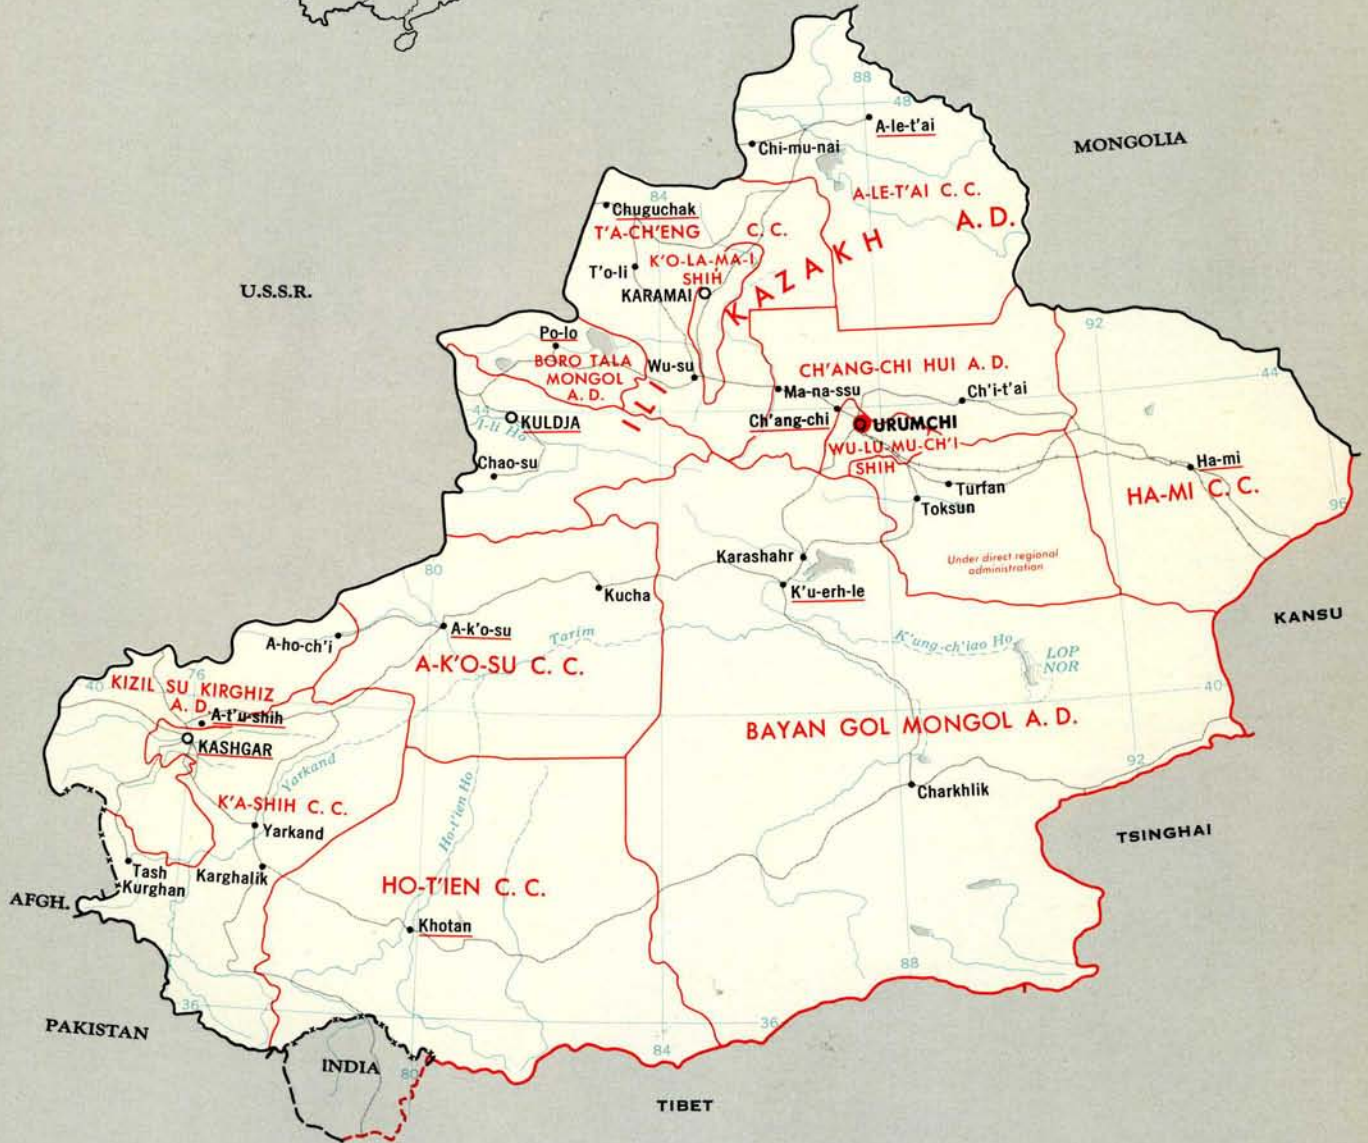

COMMUNIST CHINA
ADMINISTRATIVE DIVISIONS

COMMUNIST CHINA
COMPARATIVE AREAS
Province-level Administrative Divisions

LEGEND

- International boundary
- x—x— International boundary,
indefinite or in dispute
- - - International boundary,
Chinese claim
- Province-level boundary
- Subprovince-level boundary
- Province-level capital
- Liu-an Chuan-ch'ü, meng, hsing-cheng-ch'ü,
or autonomous district seat
- Shih center
- Other city
- C. C.** Chuan-ch'ü
- A. D.** Autonomous district
- H. C. C.** Hsing-cheng-ch'ü

HOPEH, PEKING, AND TIENTSIN

HUNAN

HUPEH

1:4,150,000

NAMES AND BOUNDARY REPRESENTATION ARE NOT NECESSARILY AUTHORITY

INNER MONGOLIA

NAMES AND BOUNDARY REPRESENTATION ARE NOT NECESSARILY AUTHORITATIVE

KANSU AND NINGSIA

NAMES AND BOUNDARY REPRESENTATION
ARE NOT NECESSARILY AUTHORITATIVE

SINKIANG

1:11,000,000

NAMES AND BOUNDARY REPRESENTATION ARE NOT NECESSARILY AUTHORITATIVE

SZECHWAN

1:6,500,000

NAMES AND BOUNDARY REPRESENTATION ARE NOT NECESSARILY AUTHORITY

TIBET

1:11,000,000

NAMES AND BOUNDARY REPRESENTATION ARE NOT NECESSARILY AUTHORITY

TSINGHAI

1:7,000,000

NAMES AND BOUNDARY REPRESENTATION ARE NOT NECESSARILY AUTHORITY

YUNNAN