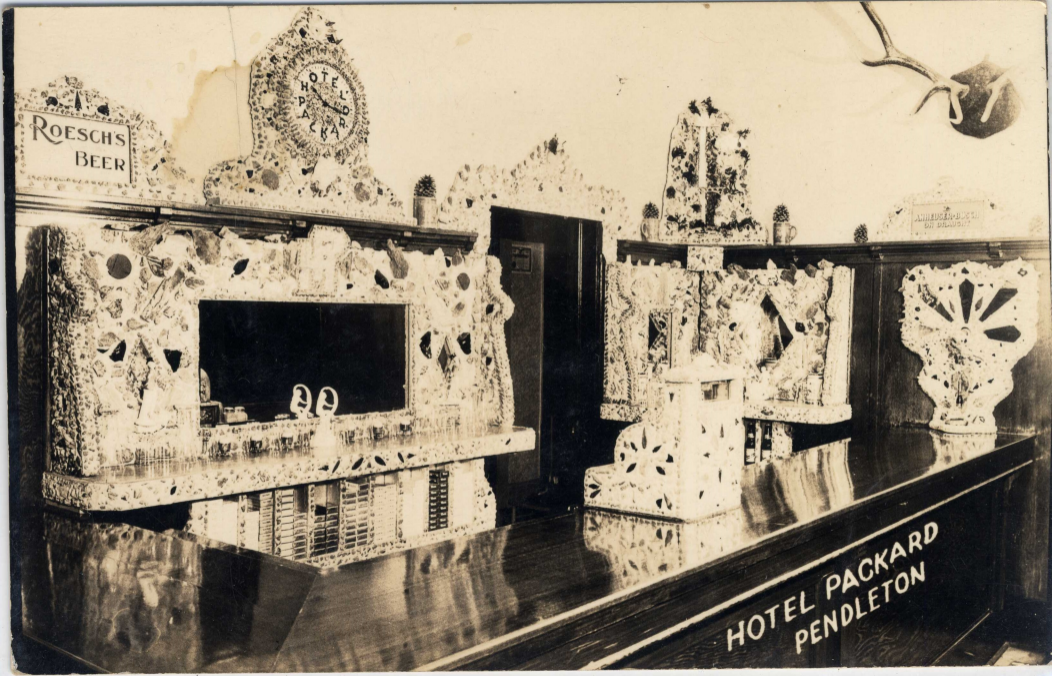

ROESCH'S  
BEER

AMERICAN BEER  
OF DELAWARE

HOTEL PACKARD  
PENDLETON

POSTCARD

PENDLETON  
AUG 22  
3 00 PM  
1934  
OREGON

CORRESPONDENCE

ADDRESS

Dear Lydia and ~~Omnia~~ Mrs. ~~Omnia~~ Bangster  
 8-22-34  
 All is well so far. Beautiful visit  
 and are having a lot of fun. Boy 269  
 We arrived in Pendleton Ore 9:30 AM  
 and we are in a hurry to get  
 to Portland. P.S. Do not worry about us.  
 Ernest & Eval.