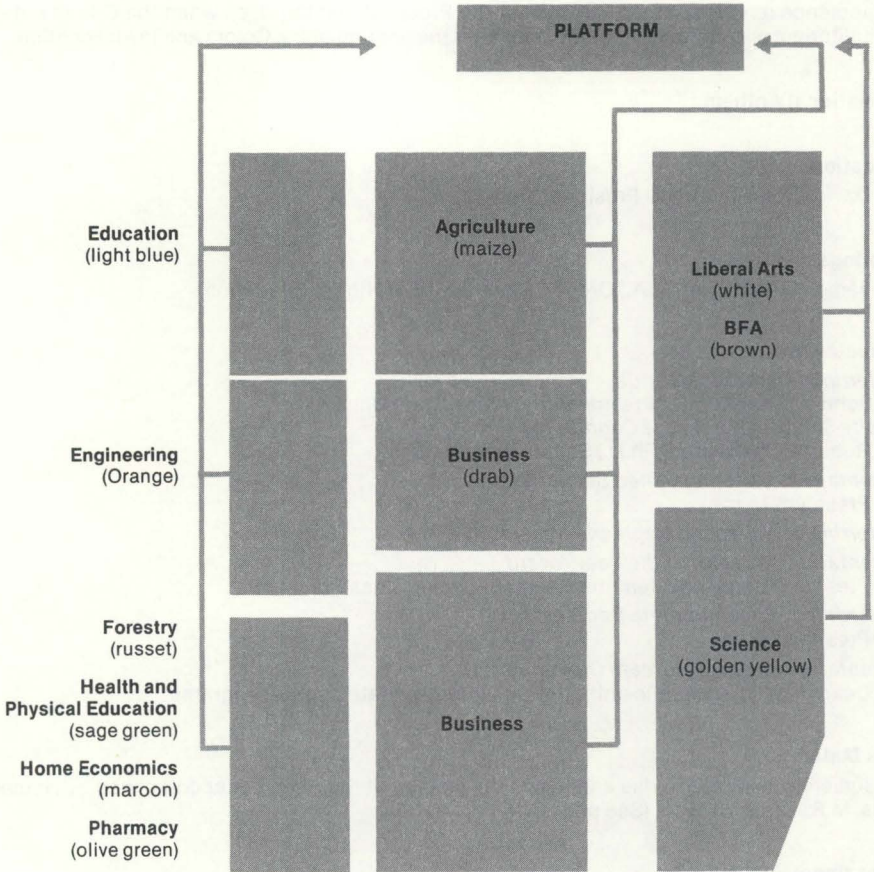

PROCESSIONAL

Chief Marshal
The President of the University and Guests
The Faculties
The Candidates for Advanced Degrees
The Class of 1986

Seating Arrangement and Color of Tassels

Faculty, Doctoral Degree Candidates, DVM Candidates, and Master's Degree Candidates will be seated in the southwest and northwest corners of the coliseum at the balcony level.